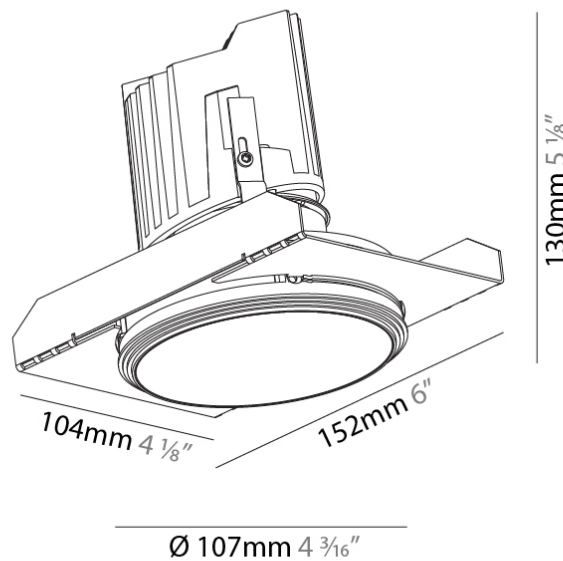

ELECTRICAL

Lamp Type: LED (Zhaga Standard)
Input Wattage (W): 13
Total Output Wattage (W): 11.8
Dimming: Tri-Mode (Non-Dimming and Phase Dimming (120Vac only) and 0-10V Dimming)
Driver Included: No
Driver Location: Recessed Housing
Driver Type: Constant Current - Universal
Driver Class: Class 2
Housing: See components
Input Voltage (V): 120 - 277
Constant Current (MA): 350

LED

Number of LEDs: 1
Color Temperature (°K): 2700 / 3000 / 3500 / 4000
Max. Delivered Lumen (lm): 876 / 909 / 955 / 974
Nominal Lumen (lm): 1304 / 1352 / 1421 / 1450
CRI: >90 CRI
Efficiency (%): 87.9 / 88.4 / 87.9
Lamp Life (hrs): 50000
Upon Request: RGB-W Tunable White Special Color Temperature Special LED

OPTICAL

Reflector°: 18 / 42 / 60
Optic°: Lens Pack - No Lens / Linear Spread Lens / Honeycomb / Spread Lens
Upon Request: Special Beam Angles

RATINGS AND CERTIFICATIONS

382, F 416-247-9319, www.zaneen.com

Not to be used in conjunction with other products at the end of the existing Model #. For assistance on 'custom' specifications, contact zteam@zaneen.com. In a constant effort to supply the best product, we reserve the right to change specifications or materials without notice. The most recent specification sheets are found at zaneen.com

IP rating: IP20